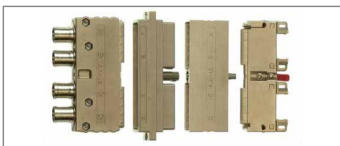

technology

Terminal Blocks down to -60°C... only at Amphenol.

Amphenol is producing a complete range of Terminal blocks supporting extreme cold temperatures down to -60°C. Even if you need insulation displacement, spring clamp, stud type or fast/push-on... **don't be afraid of winter, we have a solution.**

According to NFF61-017 Standard and Flammability NFF 16-101/NFF 16-102

[click here for more](#)

products

Adaptor RJ45/M12D... the easiest way to link and connect your M12 cables.

[click here for more](#)

The new Serie II SIM Connectors will surprise you!

Modular, Multi-contact, Multifunctional, Metallic, Composite, Shielded, Flanged mount... a huge choice of innovative connectors.

[click here for more](#)

news

Amphenol-Air LB... a multitalented and flexible company at Your service since 50 years.

[click here for more](#)