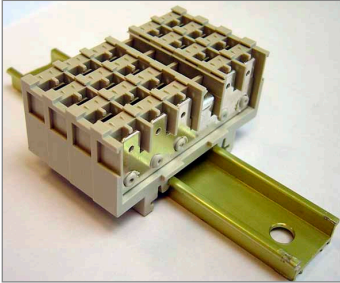

technology

Terminal Blocks down to -60°C... only at Amphenol.

Amphenol is producing a complete range of Terminal blocks supporting extreme cold temperatures down to -60°C. Even if you need insulation displacement, spring clamp, stud type or fast/push-on... **don't be afraid of winter, we have a solution.**

According to NFF61-017 Standard and Flammability NFF 16-101/NFF 16-102

[click here for more](#)

products

Adaptor RJ45/M12D... the easiest way to link and connect your M12 cables.

[click here for more](#)

The new Serie II SIM Connectors will surprise you!