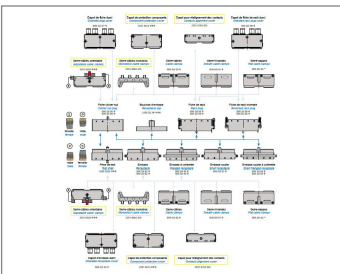

According to NFF61-017 Standard and Flammability NFF 16-101/NFF 16-102

[click here for more](#)

products

Adaptor RJ45/M12D... the easiest way to link and connect your M12 cables.

[click here for more](#)

The new Serie II SIM Connectors will surprise you!